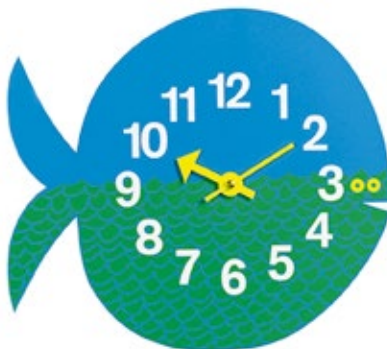

Zoo Timers

George Nelson, 1965

vitra.

Zoo Timers - Omar the Owl

Zoo Timers - Fernando the Fish

Zoo Timers - Elihu the Elephant

As a truly multi-talented designer, George Nelson was also successful as a graphic designer. His Zoo Timers – animals drawn in bright colours – offer children a playful and cheerful start to telling the time.

Materials

- **Material:** plywood, multicoloured print.
- **Hands:** sheet metal.
- **Scope of delivery:** high-grade quartz clock-work, incl. 1.5V battery.

Dimensions

Zoo Timers - Omar the Owl,
H 255 x B 270 x T 35

Zoo Timers - Fernando the Fish,
H 250 x B 280 x T 35

Zoo Timers - Elihu the Elephant,
H 320 x B 320 x T 50