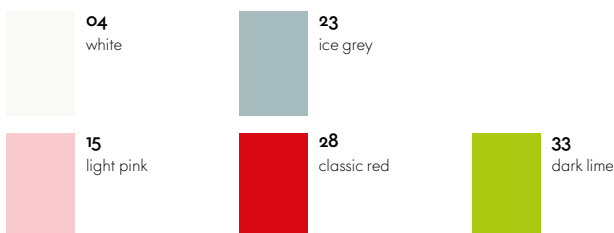

- **Material:** dyed-through polypropylene, matte finish.

Dimensions

Eames Elephant

Surfaces and colours

plastic