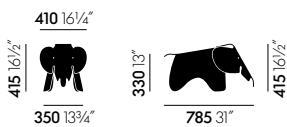

Eames Elephant

Charles & Ray Eames, 1945

vitra.

Eames Elephant

Charles and Ray Eames developed a toy elephant made of plywood in 1945; however, this piece never went into production. Now manufactured in plastic, the Eames Elephant is available to the target group for which it was originally intended: children.

- **Material:** dyed-through polypropylene, matte finish.

Dimensions

Eames Elephant

Surfaces and colours

plastic