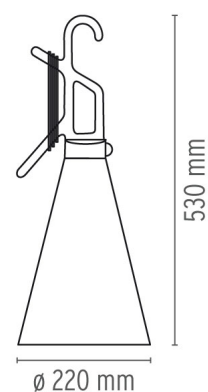

FLOS

MAY DAY

Mounting	Hand lamp
Lamps description	1 x MAX 60W E27 HSGSA
Environment	Indoor
Finish	Black, Orange
Design awards	Compasso d'Oro 2001
Technical description	Utility light fixture. Injection-molded tapered opaline polypropylene diffuser. Hook/handle, also acting as cord winder, made of 10% talc-filled injection-molded polypropylene. Push button switch on handle.

May day

designed by Konstantin Grcic

Utility light fixture.

 F3780002	Orange
 F3780030	Black

DIMENSIONS

ELECTRICAL

Emergency	Without
Switching	Push button switch on handle
Voltage (V)	230

PHYSICAL

Supply	Power cord
Cord length (mm)	4850
Construction material	Polypropilene
Weight (kg)	0.7

CERTIFICATIONS

IP
20

May day . Lamps

HSGSA 60W E27

Lamp wattage:

60 W

Lamp category:

-  F3780002 Orange
-  F3780030 Black

DIMENSIONS

CERTIFICATIONS

IP
20