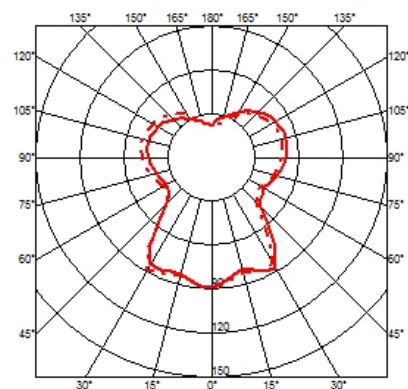

FLOS

MAY DAY

Mounting	Hand lamp
Lamps description	1 x MAX 60W E27 HSGSA
Environment	Indoor
Finish	Black, Orange
Design awards	Compasso d'Oro 2001
Technical description	Utility light fixture. Injection-molded tapered opaline polypropylene diffuser. Hook/handle, also acting as cord winder, made of 10% talc-filled injection-molded polypropylene. Push button switch on handle.

May day

designed by Konstantin Grcic

Utility light fixture.

 F3780002	Orange
 F3780030	Black

DIMENSIONS

ELECTRICAL

Emergency	Without
Switching	Push button switch on handle
Voltage (V)	230

PHYSICAL

Supply	Power cord
Cord length (mm)	4850
Construction material	Polypropilene
Weight (kg)	0.7

CERTIFICATIONS

IP
20

May day . Lamps

HSGSA 60W E27

Lamp wattage:

60 W

Lamp category: