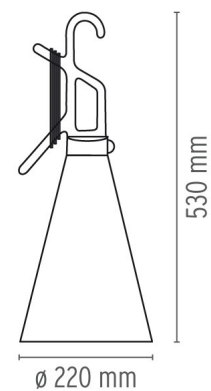

FLOS

MAY DAY

Mounting	Hand lamp
Lamps description	1 x MAX 60W E27 HSGSA
Environment	Indoor
Finish	Black, Orange
Design awards	Compasso d'Oro 2001
Technical description	Utility light fixture. Injection-molded tapered opaline polypropylene diffuser. Hook/handle, also acting as cord winder, made of 10% talc-filled injection-molded polypropylene. Push button switch on handle.

Supply	Power cord
Cord length (mm)	4850
Construction material	Polypropilene
Weight (kg)	0.7

CERTIFICATIONS

IP
20

May day . Lamps

HSGSA 60W E27

Lamp wattage:

60 W

Lamp category:

Incandescent

Socket:

E27

Lamp type:

HSGSA

May day

designed by Konstantin Grcic

Utility light fixture.

-  F3780002 Orange
-  F3780030 Black

DIMENSIONS

CERTIFICATIONS

IP
20