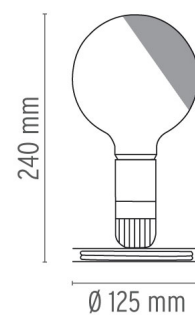

## DIMENSIONS

## PHYSICAL

<b>Supply</b>	Power cord
<b>Cord length (mm)</b>	2300
<b>Construction material</b>	Aluminum
<b>Weight (kg)</b>	0.3

### DIMENSIONS