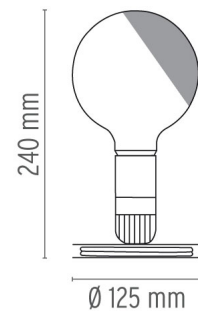

## LAMPADINA

<b>Aiming</b>	Fixed
<b>Mounting</b>	Table
<b>Lamps description</b>	1 LED 2W 230V E27 2700K
<b>Environment</b>	Indoor
<b>Finish</b>	Black, Orange
<b>Technical description</b>	Table lamp providing direct, diffused light. Anodized aluminum base serves to contain excess power cord. Bakelite lamp-holder, painted to match the switch in the orange and black colors. Clear globe lamp is partially sandblasted to diffuse the light.

## DIMENSIONS

## PHYSICAL

<b>Supply</b>	Power cord
<b>Cord length (mm)</b>	2300
<b>Construction material</b>	Aluminum
<b>Weight (kg)</b>	0.3

### DIMENSIONS