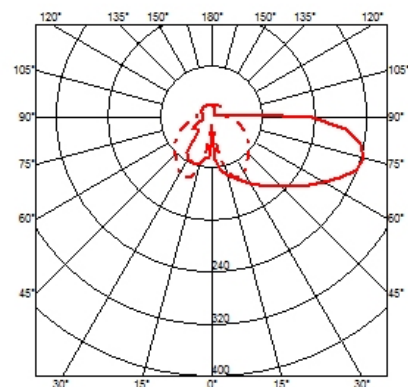

ELECTRICAL

Emergency	Without
Switching	ON/OFF switch on cord
Voltage (V)	230

PHYSICAL

Supply	Power cord
Cord length (mm)	2200
Construction material	Marble
Weight (kg)	7.5

Biagio

designed by Tobia Scarpa

Table lamp providing direct light

● F0700000 White marble

DIMENSIONS

CERTIFICATIONS

IP
20

Biagio . Lamps

70W E27 HSGS

Lamp wattage:

70 W