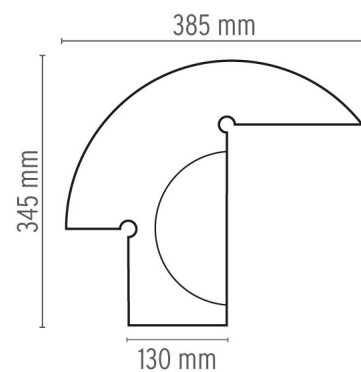

FLOS

BIAGIO

Mounting	Table
Lamps description	1 x 70W E27 HSGS
Environment	Indoor
Finish	White marble
Technical description	Table lamp providing direct light. Lamp body carved from a single block of Carrara marble.

ELECTRICAL

Emergency	Without
Switching	ON/OFF switch on cord
Voltage (V)	230

PHYSICAL

Supply	Power cord
Cord length (mm)	2200
Construction material	Marble
Weight (kg)	7.5

Biagio

designed by Tobia Scarpa

Table lamp providing direct light

● F0700000 White marble

DIMENSIONS

CERTIFICATIONS

IP
20

Biagio . Lamps

70W E27 HSGS

Lamp wattage:

70 W

Table lamp providing direct light

● F0700000 White marble

DIMENSIONS

CERTIFICATIONS