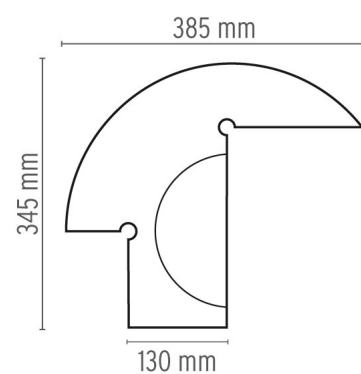

ELECTRICAL

Emergency	Without
Switching	ON/OFF switch on cord
Voltage (V)	230

PHYSICAL

Supply	Power cord
Cord length (mm)	2200
Construction material	Marble
Weight (kg)	7.5

Biagio

designed by Tobia Scarpa

Table lamp providing direct light

● F0700000 White marble

DIMENSIONS

CERTIFICATIONS

IP
20

Biagio . Lamps

70W E27 HSGS

Lamp wattage:

70 W

Table lamp providing direct light

● F0700000 White marble

DIMENSIONS

CERTIFICATIONS