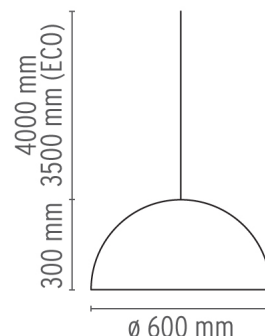

### DIMENSIONS

### PHYSICAL

<b>Supply</b>	Terminal block
<b>Cord length (mm)</b>	4000
<b>Construction material</b>	Glass, Plaster, Stainless steel
<b>Weight (kg)</b>	13.6