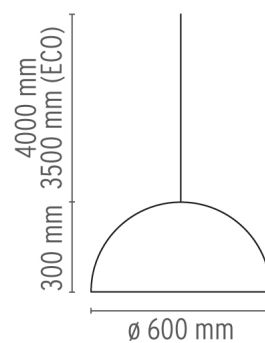

### DIMENSIONS

### PHYSICAL

<b>Supply</b>	Terminal block
<b>Cord length (mm)</b>	4000
<b>Construction material</b>	Glass, Plaster, Stainless steel
<b>Weight (kg)</b>	13.6

### HSGS 105W E27

**Lamp wattage:**  
105 W

**Lamp category:**  
Halogen mains

**Socket:**  
E27

**Lamp type:**  
HSGS