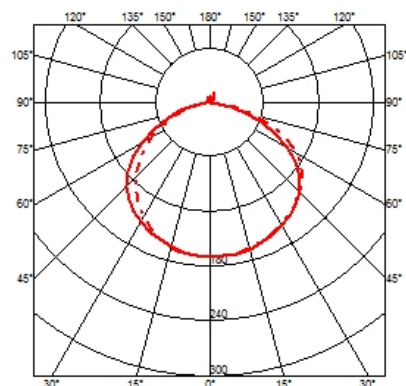

FLOS

265

Mounting	Wall
Lamps description	1 x MAX 75W E27 IAA/W
Environment	Indoor
Finish	White, Black
Technical description	Wall lamp providing direct light. Painted steel adjustable arm and reflector. Chrome-plated brass reflector support. Cast iron tapered counterweight. Painted steel wall fixture.

ELECTRICAL

Emergency	Without
Voltage (V)	220/240

PHYSICAL

Supply	Power cord
Cord length (mm)	2030
Construction material	Steel
Weight (kg)	6

265

designed by Paolo Rizzatto

Wall lamp providing direct light

● A0300009	White
● A0300030	Black

DIMENSIONS

CERTIFICATIONS

265 . Lamps

IAA-W 75W E27

Lamp wattage:

75 W

Lamp category:

Incandescent