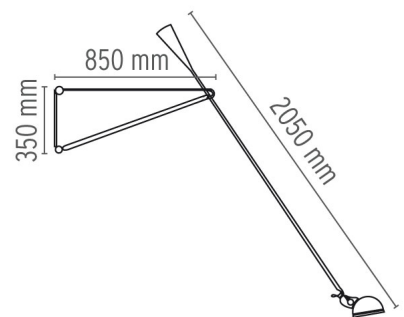

FLOS

265

Mounting	Wall
Lamps description	1 x MAX 75W E27 IAA/W
Environment	Indoor
Finish	White, Black
Technical description	Wall lamp providing direct light. Painted steel adjustable arm and reflector. Chrome-plated brass reflector support. Cast iron tapered counterweight. Painted steel wall fixture.

ELECTRICAL

Emergency	Without
Voltage (V)	220/240

PHYSICAL

Supply	Power cord
Cord length (mm)	2030
Construction material	Steel
Weight (kg)	6

265

designed by Paolo Rizzatto

Wall lamp providing direct light

● A0300009	White
● A0300030	Black

Socket:

E27

Lamp type:

IAA/W

265

designed by Paolo Rizzatto

Wall lamp providing direct light

● A0300009 White

● A0300030 Black

DIMENSIONS

CERTIFICATIONS