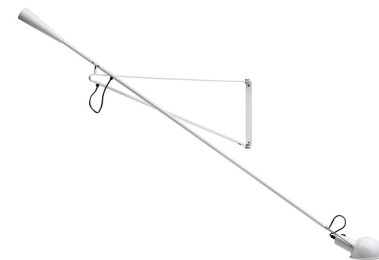

FLOS

265

Mounting	Wall
Lamps description	1 x MAX 75W E27 IAA/W
Environment	Indoor
Finish	White, Black
Technical description	Wall lamp providing direct light. Painted steel adjustable arm and reflector. Chrome-plated brass reflector support. Cast iron tapered counterweight. Painted steel wall fixture.

ELECTRICAL

Emergency	Without
Voltage (V)	220/240

PHYSICAL

Supply	Power cord
Cord length (mm)	2030
Construction material	Steel
Weight (kg)	6

265

designed by Paolo Rizzatto

Wall lamp providing direct light

● A0300009	White
● A0300030	Black

DIMENSIONS

CERTIFICATIONS

265 . Lamps

IAA-W 75W E27

Lamp wattage:

75 W

Lamp category:

Incandescent

Socket:

E27

Lamp type:

IAA/W

265

designed by Paolo Rizzatto

Wall lamp providing direct light

● A0300009 White