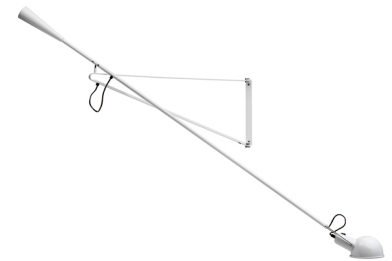

FLOS

265

Mounting	Wall
Lamps description	1 x MAX 75W E27 IAA/W
Environment	Indoor
Finish	White, Black
Technical description	Wall lamp providing direct light. Painted steel adjustable arm and reflector. Chrome-plated brass reflector support. Cast iron tapered counterweight. Painted steel wall fixture.

ELECTRICAL

Emergency	Without
Voltage (V)	220/240

PHYSICAL

Supply	Power cord
Cord length (mm)	2030
Construction material	Steel
Weight (kg)	6

265

designed by Paolo Rizzatto

Wall lamp providing direct light

● A0300009	White
● A0300030	Black

DIMENSIONS

CERTIFICATIONS

265 . Lamps

IAA-W 75W E27

Lamp wattage:

75 W

Lamp category:

Incandescent

Socket:

E27

Lamp type:

IAA/W

265

designed by Paolo Rizzatto

Wall lamp providing direct light

● A0300009 White