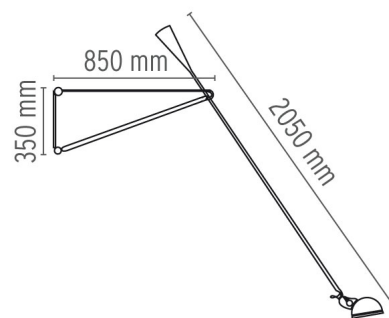

FLOS

265

Mounting	Wall
Lamps description	1 x MAX 75W E27 IAA/W
Environment	Indoor
Finish	White, Black
Technical description	Wall lamp providing direct light. Painted steel adjustable arm and reflector. Chrome-plated brass reflector support. Cast iron tapered counterweight. Painted steel wall fixture.

ELECTRICAL

Emergency	Without
Voltage (V)	220/240

PHYSICAL

Supply	Power cord
Cord length (mm)	2030
Construction material	Steel
Weight (kg)	6

265

designed by Paolo Rizzatto

Wall lamp providing direct light

● A0300009	White
● A0300030	Black

DIMENSIONS

CERTIFICATIONS

265 . Lamps

IAA-W 75W E27

Lamp wattage:

75 W

Lamp category:

Incandescent