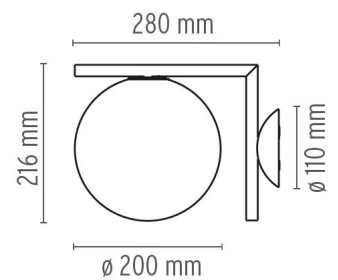

FLOS

IC C/W I

Mounting	Ceiling and wall
Lamps description	1 x 60W E14 HSGS
Environment	Indoor
Finish	Brushed brass, Chrome
Technical description	Wall-ceiling lamp providing diffused light. Frame in brass, brushed and transparent varnished or chrome steel. Blown glass opal diffuser.

ELECTRICAL

Emergency	Without
------------------	---------

PHYSICAL

Construction material	Blown glass, Brass, Steel
Weight (kg)	2.0

IC C/W I

designed by Michael Anastassiades

Wall-ceiling lamp providing diffused light.

 F3178057	Chrome
 F3178059	Brushed brass

DIMENSIONS

CERTIFICATIONS

IP
20

IC C/W I . Lamps

HSGS 60W E14

Lamp wattage:
60 W

Lamp category:
Halogen mains

Socket:
E14

Lamp type:
HSGS

IC C/W I

designed by Michael Anastassiades

Wall-ceiling lamp providing diffused light.

-  F3178057 Chrome
-  F3178059 Brushed brass

DIMENSIONS

CERTIFICATIONS