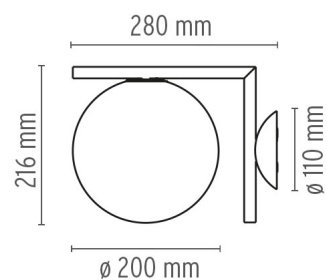

FLOS

IC C/W I

Mounting	Ceiling and wall
Lamps description	1 x 60W E14 HSGS
Environment	Indoor
Finish	Brushed brass, Chrome
Technical description	Wall-ceiling lamp providing diffused light. Frame in brass, brushed and transparent varnished or chrome steel. Blown glass opal diffuser.

ELECTRICAL

Emergency	Without
------------------	---------

PHYSICAL

Construction material	Blown glass, Brass, Steel
Weight (kg)	2.0

IC C/W I

designed by Michael Anastassiades

Wall-ceiling lamp providing diffused light.

 F3178057	Chrome
 F3178059	Brushed brass

DIMENSIONS

CERTIFICATIONS

IP
20

IC C/W I . Lamps

HSGS 60W E14

Lamp wattage:
60 W

Lamp category:
Halogen mains

Socket:
E14

Lamp type:
HSGS

IC C/W I

designed by Michael Anastassiades

Wall-ceiling lamp providing diffused light.

-  F3178057 Chrome
-  F3178059 Brushed brass

DIMENSIONS

CERTIFICATIONS