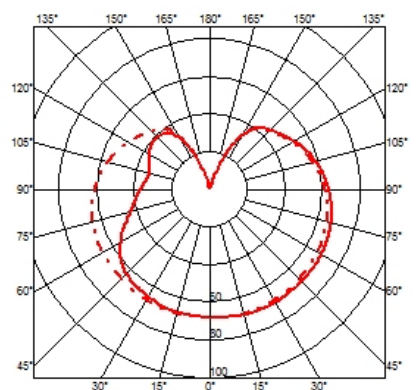

FLOS

IC C/W I

Mounting	Ceiling and wall
Lamps description	1 x 60W E14 HSGS
Environment	Indoor
Finish	Brushed brass, Chrome
Technical description	Wall-ceiling lamp providing diffused light. Frame in brass, brushed and transparent varnished or chrome steel. Blown glass opal diffuser.

 F3178057	Chrome
 F3178059	Brushed brass

DIMENSIONS

CERTIFICATIONS

IP
20

IC C/W I . Lamps

HSGS 60W E14

Lamp wattage:
60 W

Lamp category:
Halogen mains