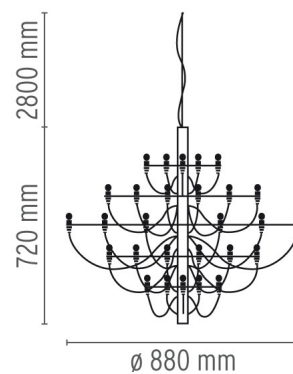

FLOS

2097/30

Mounting	Pendant
Type of ceiling pendant	Suspension cable
Lamps description	30 x MAX 15W E14 IBT
Environment	Indoor
Finish	Chrome, Brass
Technical description	Suspension lamp providing diffused light. Steel central structure with brass arms, both available either chromium-plated or gilded. Steel ceiling fitting and rose.

ELECTRICAL

Emergency	Without
Voltage (V)	230

PHYSICAL

Supply	Terminal block
Cord length (mm)	2800
Construction material	Steel
Weight (kg)	5.1

2097/30

designed by Gino Sarfatti

Suspension lamp providing diffused light

● AI400057	Chrome
● AI400059	Brass

DIMENSIONS

CERTIFICATIONS

IP
20

2097/30 . Lamps

IBT 15W E14

Lamp wattage:
15 W

Lamp category:
Incandescent

Socket:
E14

Lamp type:
IBT

2097/30

designed by Gino Sarfatti

Suspension lamp providing diffused light

- AI400057 Chrome
- AI400059 Brass

DIMENSIONS

CERTIFICATIONS