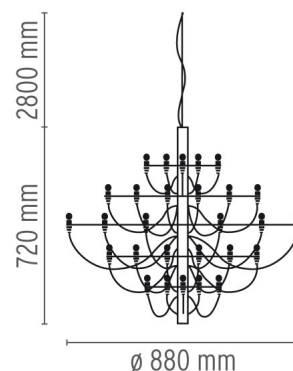

FLOS

2097/30

Mounting	Pendant
Type of ceiling pendant	Suspension cable
Lamps description	30 x MAX 15W E14 IBT
Environment	Indoor
Finish	Chrome, Brass
Technical description	Suspension lamp providing diffused light. Steel central structure with brass arms, both available either chromium-plated or gilded. Steel ceiling fitting and rose.

ELECTRICAL

Emergency	Without
Voltage (V)	230

PHYSICAL

Supply	Terminal block
Cord length (mm)	2800
Construction material	Steel
Weight (kg)	5.1

2097/30

designed by Gino Sarfatti

Suspension lamp providing diffused light

● AI400057	Chrome
● AI400059	Brass

DIMENSIONS

CERTIFICATIONS

IP
20

2097/30 . Lamps

IBT 15W E14

Lamp wattage:
15 W

Lamp category:
Incandescent

Socket:
E14

Lamp type:
IBT

2097/30

designed by Gino Sarfatti

Suspension lamp providing diffused light

- AI400057 Chrome
- AI400059 Brass

DIMENSIONS

CERTIFICATIONS