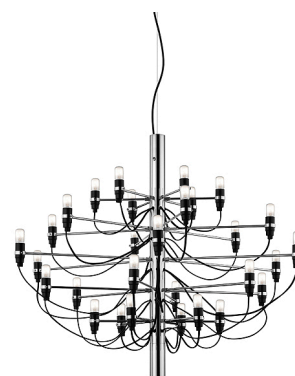

FLOS

2097/30

Mounting	Pendant
Type of ceiling pendant	Suspension cable
Lamps description	30 x MAX 15W E14 IBT
Environment	Indoor
Finish	Chrome, Brass
Technical description	Suspension lamp providing diffused light. Steel central structure with brass arms, both available either chromium-plated or gilded. Steel ceiling fitting and rose.

ELECTRICAL

Emergency	Without
Voltage (V)	230

PHYSICAL

Supply	Terminal block
Cord length (mm)	2800
Construction material	Steel
Weight (kg)	5.1

2097/30

designed by Gino Sarfatti

Suspension lamp providing diffused light

● AI400057	Chrome
● AI400059	Brass

DIMENSIONS

CERTIFICATIONS

IP
20

2097/30 . Lamps

IBT 15W E14

Lamp wattage:
15 W

Lamp category:
Incandescent

Socket:
E14

Lamp type:
IBT

2097/30

designed by Gino Sarfatti

Suspension lamp providing diffused light

- AI400057 Chrome
- AI400059 Brass

DIMENSIONS

CERTIFICATIONS