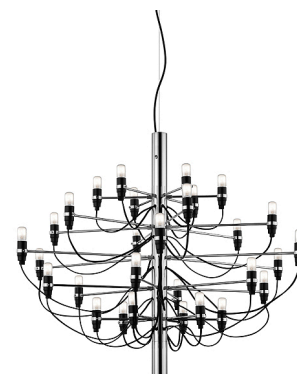

FLOS

2097/30

Mounting	Pendant
Type of ceiling pendant	Suspension cable
Lamps description	30 x MAX 15W E14 IBT
Environment	Indoor
Finish	Chrome, Brass
Technical description	Suspension lamp providing diffused light. Steel central structure with brass arms, both available either chromium-plated or gilded. Steel ceiling fitting and rose.

ELECTRICAL

Emergency	Without
Voltage (V)	230

PHYSICAL

Supply	Terminal block
Cord length (mm)	2800
Construction material	Steel
Weight (kg)	5.1

2097/30

designed by Gino Sarfatti

Suspension lamp providing diffused light

● AI400057	Chrome
● AI400059	Brass

DIMENSIONS

CERTIFICATIONS

IP
20

2097/30 . Lamps

IBT 15W E14

Lamp wattage:
15 W

Lamp category:
Incandescent

Socket:
E14

Lamp type:
IBT

2097/30

designed by Gino Sarfatti

Suspension lamp providing diffused light

- AI400057 Chrome
- AI400059 Brass

DIMENSIONS

CERTIFICATIONS