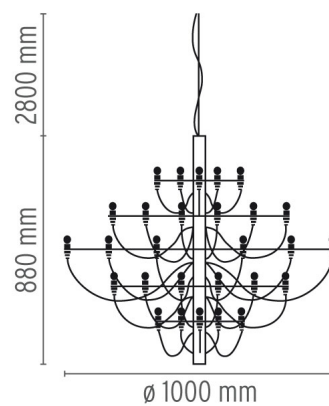

FLOS

2097/50

Mounting	Pendant
Type of ceiling pendant	Suspension cable
Lamps description	50 x MAX 15W E14 IBT
Environment	Indoor
Finish	Chrome, Brass
Technical description	Suspension lamp providing diffused light. Steel central structure with brass arms, both available either chromium-plated or gilded. Steel ceiling fitting and rose.

ELECTRICAL

Emergency	Without
Voltage (V)	230

PHYSICAL

Supply	Terminal block
Cord length (mm)	2800
Construction material	Steel
Weight (kg)	9.2

2097/50

designed by Gino Sarfatti

Suspension lamp providing diffused light

● A1500057	Chrome
● A1500059	Brass

DIMENSIONS

CERTIFICATIONS

IP
20

2097/50 . Lamps

IBT 15W E14

Lamp wattage:
15 W

Lamp category:
Incandescent

Socket:
E14

Lamp type:
IBT

2097/50

designed by Gino Sarfatti

Suspension lamp providing diffused light

- A1500057 Chrome
- A1500059 Brass

DIMENSIONS

CERTIFICATIONS