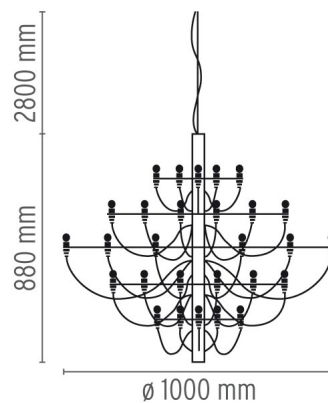

FLOS

2097/50

Mounting	Pendant
Type of ceiling pendant	Suspension cable
Lamps description	50 x MAX 15W E14 IBT
Environment	Indoor
Finish	Chrome, Brass
Technical description	Suspension lamp providing diffused light. Steel central structure with brass arms, both available either chromium-plated or gilded. Steel ceiling fitting and rose.

ELECTRICAL

Emergency	Without
Voltage (V)	230

PHYSICAL

Supply	Terminal block
Cord length (mm)	2800
Construction material	Steel
Weight (kg)	9.2

2097/50

designed by Gino Sarfatti

Suspension lamp providing diffused light

● A1500057	Chrome
● A1500059	Brass

DIMENSIONS

CERTIFICATIONS

IP
20

2097/50 . Lamps

IBT 15W E14

Lamp wattage:
15 W

Lamp category:
Incandescent

Socket:
E14

Lamp type:
IBT

2097/50

designed by Gino Sarfatti

Suspension lamp providing diffused light

- A1500057 Chrome
- A1500059 Brass

DIMENSIONS

CERTIFICATIONS