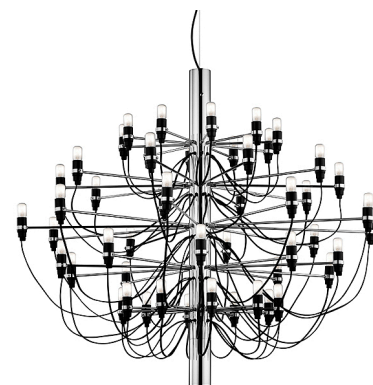

FLOS

2097/50

Mounting	Pendant
Type of ceiling pendant	Suspension cable
Lamps description	50 x MAX 15W E14 IBT
Environment	Indoor
Finish	Chrome, Brass
Technical description	Suspension lamp providing diffused light. Steel central structure with brass arms, both available either chromium-plated or gilded. Steel ceiling fitting and rose.

ELECTRICAL

Emergency	Without
Voltage (V)	230

PHYSICAL

Supply	Terminal block
Cord length (mm)	2800
Construction material	Steel
Weight (kg)	9.2

2097/50

designed by Gino Sarfatti

Suspension lamp providing diffused light

● A1500057	Chrome
● A1500059	Brass

DIMENSIONS

CERTIFICATIONS

IP
20

2097/50 . Lamps

IBT 15W E14

Lamp wattage:
15 W

Lamp category:
Incandescent

Socket:
E14

Lamp type:
IBT

2097/50

designed by Gino Sarfatti

Suspension lamp providing diffused light

- A1500057 Chrome
- A1500059 Brass

DIMENSIONS

CERTIFICATIONS