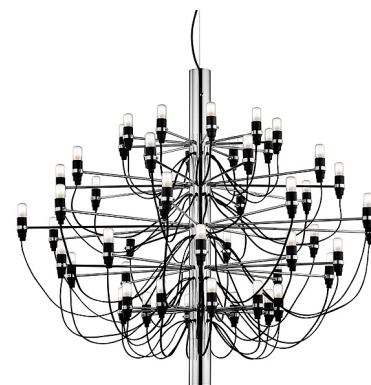

FLOS

2097/50

Mounting	Pendant
Type of ceiling pendant	Suspension cable
Lamps description	50 x MAX 15W E14 IBT
Environment	Indoor
Finish	Chrome, Brass
Technical description	Suspension lamp providing diffused light. Steel central structure with brass arms, both available either chromium-plated or gilded. Steel ceiling fitting and rose.

ELECTRICAL

Emergency	Without
Voltage (V)	230

PHYSICAL

Supply	Terminal block
Cord length (mm)	2800
Construction material	Steel
Weight (kg)	9.2

2097/50

designed by Gino Sarfatti

Suspension lamp providing diffused light

● A1500057	Chrome
● A1500059	Brass

DIMENSIONS

CERTIFICATIONS

IP
20

2097/50 . Lamps

IBT 15W E14

Lamp wattage:
15 W

Lamp category:
Incandescent

Socket:
E14

Lamp type:
IBT

2097/50

designed by Gino Sarfatti

Suspension lamp providing diffused light

- A1500057 Chrome
- A1500059 Brass

DIMENSIONS

CERTIFICATIONS