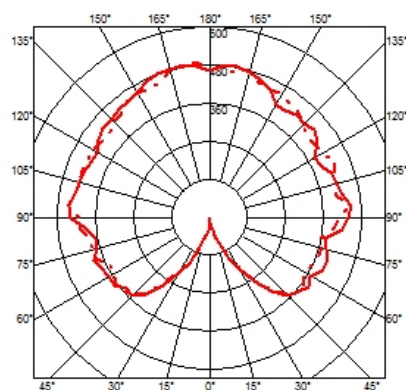

● A1500057	Chrome
● A1500059	Brass

DIMENSIONS

CERTIFICATIONS

IP
20

2097/50 . Lamps

IBT 15W E14

Lamp wattage:
15 W

Lamp category:
Incandescent