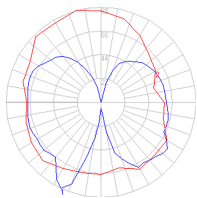

### Dimensions

### Light distribution

DIFFUSED

### Luminaire weight

9.26 lbs / 4.2 kg

Red = Max Cd. Through Vertical plane  
Blue = Max Cd. Through Horizontal plane