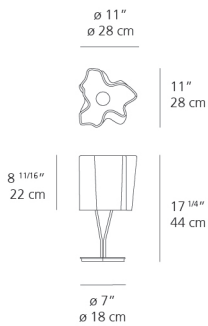

### Dimensions

### Luminaire weight

9.26 lbs / 4.2 kg

Red = Max Cd. Through Vertical plane  
Blue = Max Cd. Through Horizontal plane