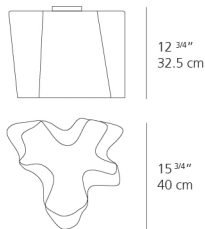

Lamp type	LED, CFL
Lamp	MAX 26W GU24
Lamp Included	No
Control type	On/Off
Input Voltage	120-277V
Power consumption	N/A
Ballast	N/A

Colors & Finishes

White

Materials

- Diffuser in handblown glass with a satin finish
- Diffuser's supporting frame and canopy in die-cast aluminum

Features & Accessories

- Custom applications available

Dimensions

Packaging

2 Boxes

1 x 8-3/8" x 8-3/8" x 7-9/16" / 1.76 lbs - 21 cm x 21 cm x 19 cm / .8 kg

1 x 21-3/4" x 19-13/16" x 20-9/16" / 28 lbs - 55 cm x 50 cm x 52 cm / 12.7 kg

Light distribution

DIFFUSED

Luminaire weight

18.96 lbs / 8.6 kg

Warranty

5 year Limited warranty

Red = Max Cd. Through Vertical plane

Blue = Max Cd. Through Horizontal plane