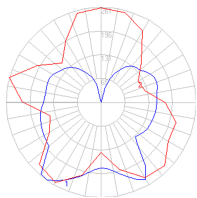

Features & Accessories

- Custom applications available

Dimensions

Packaging

2 Boxes

1 x 8-3/8" x 8-3/8" x 7-9/16" / 1.76 lbs - 21 cm x 21 cm x 19 cm / .8 kg

1 x 21-3/4" x 19-13/16" x 20-9/16" / 28 lbs - 55 cm x 50 cm x 52 cm / 12.7 kg

Light distribution

DIFFUSED

Luminaire weight

18.96 lbs / 8.6 kg

Warranty

5 year Limited warranty

Red = Max Cd. Through Vertical plane

Blue = Max Cd. Through Horizontal plane