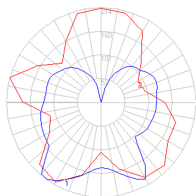

Features & Accessories

- Custom applications available

Dimensions

13 3/4"
35 cm

26"
66 cm

Packaging

4 Boxes

1 x 17-7/16" x 17-7/16" x 11-1/8" / 8.38 lbs - 44 cm x 44 cm x 28 cm / 3.8 kg

3 x 21-3/4" x 19-13/16" x 20-9/16" / 28 lbs - 55 cm x 50 cm x 52 cm / 12.7 kg

Light distribution

DIFFUSED

Luminaire weight

58.87 lbs / 26.7 kg

Red = Max Cd. Through Vertical plane

Blue = Max Cd. Through Horizontal plane