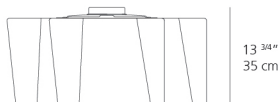

Lamp type	LED, CFL
Lamp	MAX 3X26W GU24
Lamp Included	No
Control type	On/Off
Input Voltage	120-277V
Power consumption	N/A
Ballast	N/A

Colors & Finishes

White

Materials

- Diffuser supporting frame and canopy in die-cast aluminum
- Diffuser in handblown glass with satin finish

Features & Accessories

- Custom applications available

Dimensions

13 3/4"
35 cm

26"
66 cm

Packaging

4 Boxes

1 x 17-7/16" x 17-7/16" x 11-1/8" / 8.38 lbs - 44 cm x 44 cm x 28 cm / 3.8 kg

3 x 21-3/4" x 19-13/16" x 20-9/16" / 28 lbs - 55 cm x 50 cm x 52 cm / 12.7 kg

Light distribution

DIFFUSED

Luminaire weight

58.87 lbs / 26.7 kg

Red = Max Cd. Through Vertical plane

Blue = Max Cd. Through Horizontal plane