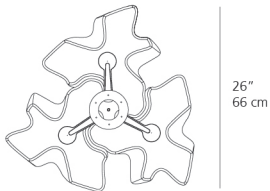

Lamp type	LED, CFL
Lamp	MAX 3X26W GU24
Lamp Included	No
Control type	On/Off
Input Voltage	120-277V
Power consumption	N/A
Ballast	N/A

Colors & Finishes

White

Materials

- Diffuser supporting frame and canopy in die-cast aluminum
- Diffuser in handblown glass with satin finish

Features & Accessories

- Custom applications available

Dimensions

13 3/4"
35 cm

26"
66 cm

Packaging

4 Boxes

1 x 17-7/16" x 17-7/16" x 11-1/8" / 8.38 lbs - 44 cm x 44 cm x 28 cm / 3.8 kg

3 x 21-3/4" x 19-13/16" x 20-9/16" / 28 lbs - 55 cm x 50 cm x 52 cm / 12.7 kg

Light distribution

DIFFUSED

Luminaire weight

58.87 lbs / 26.7 kg

Red = Max Cd. Through Vertical plane

Blue = Max Cd. Through Horizontal plane