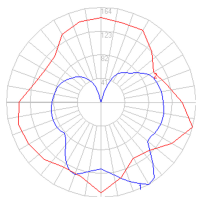

Features & Accessories

Dimensions

Packaging

4 Boxes

1 x 17" x 17" x 9-9/16" / 5.07 lbs - 43 cm x 43 cm x 24 cm / 2.3 kg

3 x 16-1/4" x 16-1/4" x 16-5/8" / 8.6 lbs - 41 cm x 41 cm x 42 cm / 3.9 kg

Light distribution

DIFFUSED

Luminaire weight

16.76 lbs / 7.6 kg

Red = Max Cd. Through Vertical plane

Blue = Max Cd. Through Horizontal plane

Warranty

5 year Limited warranty