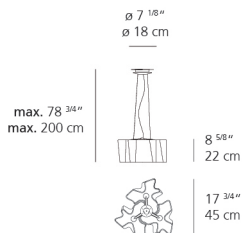

Logico mini triple nested suspension

SPECIFICATIONS

0698028AGU24

Design By

Michele De Lucchi
Gerhard Reichert

Collection

Design

Specifications

Lamp type	LED, CFL
Lamp	MAX 3X18W GU24
Lamp Included	No
Control type	On/Off
Input Voltage	120-277V
Power consumption	N/A
Ballast	N/A

Colors & Finishes

White

Materials

- Diffuser in hand blown glass with satin glass
- Diffuser supporting frame in die-cast aluminum with lacquered finish
- Frame supporting cables in stainless steel
- Ceiling canopy in steel with thermoplastic cover

Features & Accessories

Dimensions

Packaging

4 Boxes

1 x 17" x 17" x 9-9/16" / 5.07 lbs - 43 cm x 43 cm x 24 cm / 2.3 kg

3 x 16-1/4" x 16-1/4" x 16-5/8" / 8.6 lbs - 41 cm x 41 cm x 42 cm / 3.9 kg

Light distribution

DIFFUSED

Luminaire weight

16.76 lbs / 7.6 kg

Red = Max Cd. Through Vertical plane

Blue = Max Cd. Through Horizontal plane

Warranty

5 year Limited warranty