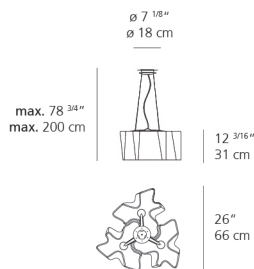

Lamp type	LED, CFL
Lamp	MAX 3X26W GU24
Lamp Included	No
Control type	On/Off
Input Voltage	120-277V
Power consumption	N/A
Ballast	N/A

Colors & Finishes

White

Materials

- Diffuser in hand blown glass with satin glass
- Diffuser supporting frame in die-cast aluminum with lacquered finish
- Frame supporting cables in stainless steel
- Ceiling canopy in steel with thermoplastic cover

Features & Accessories

Dimensions

Packaging

4 Boxes

1 x 17-7/16" x 17-7/16" x 11-1/8" / 8.38 lbs - 44 cm x 44 cm x 28 cm / 3.8 kg

3 x 21-3/4" x 19-13/16" x 20-9/16" / 28 lbs - 55 cm x 50 cm x 52 cm / 12.7 kg

Light distribution

DIFFUSED

Red = Max Cd. Through Vertical plane

Blue = Max Cd. Through Horizontal plane

Luminaire weight

58.87 lbs / 26.7 kg

Warranty

5 year Limited warranty