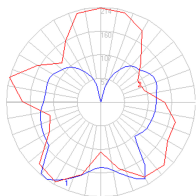

Features & Accessories

Dimensions

Packaging

4 Boxes

1 x 17-7/16" x 17-7/16" x 11-1/8" / 8.38 lbs - 44 cm x 44 cm x 28 cm / 3.8 kg

3 x 21-3/4" x 19-13/16" x 20-9/16" / 28 lbs - 55 cm x 50 cm x 52 cm / 12.7 kg

Light distribution

DIFFUSED

Red = Max Cd. Through Vertical plane

Blue = Max Cd. Through Horizontal plane

Luminaire weight

58.87 lbs / 26.7 kg

Warranty

5 year Limited warranty