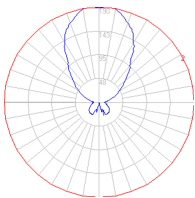

Dimensions

Packaging

1 Box

1 x 9-5/16" x 9-5/16" x 14-1/4" / 5.18 lbs - 23.5 cm x 23.5 cm x 36 cm / 2.35 kg

Light distribution

INDIRECT

Red = Max Cd. Through Vertical plane

Blue = Max Cd. Through Horizontal plane