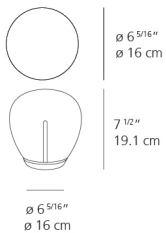

Dimensions

Packaging

1 Box

1 x 9-5/16" x 9-5/16" x 14-1/4" / 5.18 lbs - 23.5 cm x 23.5 cm x 36 cm / 2.35 kg

Light distribution

INDIRECT

Red = Max Cd. Through Vertical plane

Blue = Max Cd. Through Horizontal plane