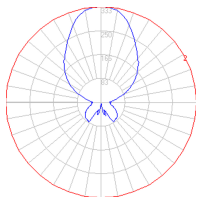

Dimensions

Packaging

1 Box

1 x 19-3/16" x 19-3/16" x 22-15/16" / 20.94 lbs - 48.5 cm x 48.5 cm x 58 cm / 9.5 kg

Light distribution

INDIRECT

Luminaire weight

14.33 lbs / 6.5 kg

Warranty

5 year limited warranty

Red = Max Cd. Through Vertical plane

Blue = Max Cd. Through Horizontal plane