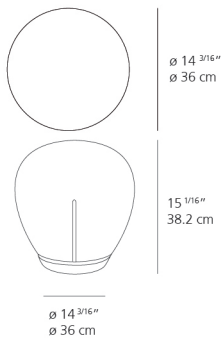

Dimensions

Packaging

1 Box

1 x 19-3/16" x 19-3/16" x 22-15/16" / 20.94 lbs - 48.5 cm x 48.5 cm x 58 cm / 9.5 kg

Light distribution

INDIRECT

Luminaire weight

14.33 lbs / 6.5 kg