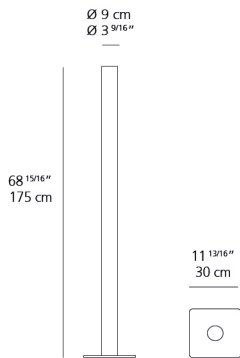

Design By Ernesto Gismondi

Collection Design

Specifications	
Led type	40W C.O.B.*
Power consumption	43W
CCT (Correlated Color Temperature)	3000K
CRI (Color Rendering Index)	>80
Lumens output	3564Lm
Light output ratio	82.88Lm/W
Life expectancy	36000Hrs
Control type	Dimmer (On Body)
Input Voltage	120V
Driver	TCl - 1 X DC-MAXIJOLLY-US-M

Packaging

2 Boxes

1 x 8-3/8" x 9-9/16" x 79-7/16" / 7.05 lbs - 21 cm x 24 cm x 201.5 cm / 3.2 kg

1 x 14-7/8" x 16" x 2-7/16" / 9.04 lbs - 37.5 cm x 40.5 cm x 6 cm / 4.1 kg

Light distribution

INDIRECT

Luminaire weight

11.47 lbs / 5.2 kg

Red = Max Cd. Through Vertical plane
Blue = Max Cd. Through Horizontal plane

Warranty

5 year limited warranty