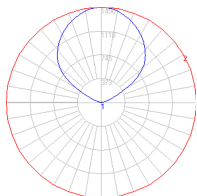

Packaging

2 Boxes

1 x 8-3/8" x 9-9/16" x 79-7/16" / 7.05 lbs - 21 cm x 24 cm x 201.5 cm / 3.2 kg

1 x 14-7/8" x 16" x 2-7/16" / 9.04 lbs - 37.5 cm x 40.5 cm x 6 cm / 4.1 kg

Light distribution

INDIRECT

Luminaire weight

11.47 lbs / 5.2 kg

Red = Max Cd. Through Vertical plane
Blue = Max Cd. Through Horizontal plane

Warranty

5 year limited warranty