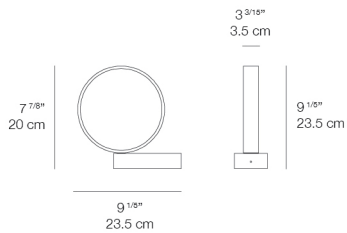

Packaging

1 Box

1 x 11-7/8" x 6" x 11-7/8" / 2.65 lbs - 30 cm x 15 cm x 30 cm / 1.2 kg

Light distribution

DIFFUSED

Luminaire weight

2.2 lbs / 1 kg

Warranty