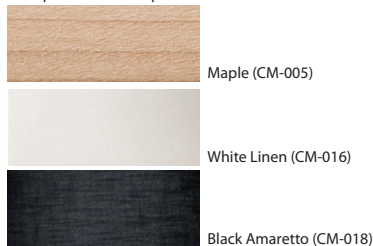

Non-pictured finish options

brushed aluminum metal finish, walnut body, burlap shade