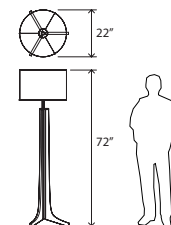

black anodized aluminum metal finish, dark stained walnut body, burlap shade

Forma
 floor

- Dimensions - 72" H - 22" Ø shade
- Solid wood, aluminum, fabric shade
- Product weight - 15 lbs
- Universal medium base E26 socket
- Included dimmable LED A19 bulb
- Light output - 800 Lumens
- Light color - 2700 K (warm)
- Color accuracy - 90+ CRI
- Power usage - 13.5W
- Dimmable on fixture
- Wood grain will vary
- Specifications subject to change