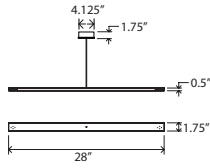

Virga
linear pendant